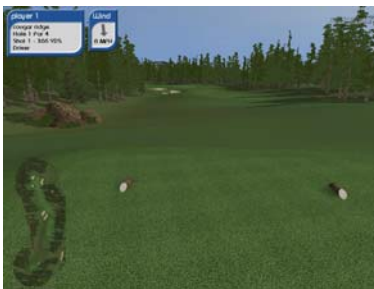

GPS Simulator Courses Available from

Abegweit Crossing

A Canadian course, is situated in a valley and surrounded by hills and mountains. This Parkland course is a true test of golf using the undulating fairways and river Abegweit the runs through the course. The newly planted trees are already in place to capture miss-hit shots and can only make the course more difficult as time goes by.

Chinook Cascadia Country Club

This is a relatively flat golf course based in Washington, USA, surrounded by a high mountain range. The course is particularly beautiful with azaleas and trees surrounding most fairways. It is a par 72 course, that is 7337 yards long, laid out in the shape of a Chinook Salmon.

Cougar Ridge Golf Club

This undulating course is set by the side of a stunning mountain range in Colorado, USA. Cut through dense pine forests finding the narrow fairways is paramount, as the greens are well protected by the pine trees and bunkers. It is a Par 72 and is 7267 yards in length.

Renaissance Golf & Country Club

The Renaissance Course is located on the plains of Ohio in the US. A fast open style course with rolling fairways, quick contoured greens are surrounded by bunkers. The fairways are surrounded by local trees, high rough and pretty wild flowers. It is a Par 71 covering 7002 yards.