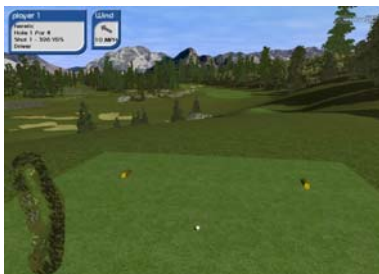

Georgetown Inlet Golf Links

Georgetown Inlet is a marsh land course located just south of Myrtle Beach, South Carolina, US. The course winds it's way through the dunes and is almost completely devoid of trees. This course is particularly tough because most fairways are lined by marsh land, so not for giving at all. It is a Par 72 with an overall distance of 7220 yards.

Grief Point Meadows Golf Club

Is a challenging Par 72, 7297 yard meadow course, located in Virginia, US. In the US Tour style format, whilst pristine in presentation, it's pine trees, pine needles and deep rough make making par very difficult. For those seeking an easy round, it might be best to avoid.

Hanauma Cliffs Country Club

Set in the beautiful state of Hawaii, in the US; Hanauma Cliffs is a volcanic golf course. There is in effect no rough on this course, off line and you are out of bounds on the volcanic rock, itself. The fairways and greens are in wonderful condition, with occasional palm trees and bunkers for company. This dramatic Par 72, 7169 yard course, has high mountains as a backdrop.

Heretic Golf Club

This course is set high in Idaho, US; it has pine trees and granite rocks, lining the curving fairways. Being a mountain course, there is often breezy wind conditions, to contend with. This Par 70, is 7087 yards in length and has dense pine forests for company, with long rough surrounding the fairways, not for beginners.