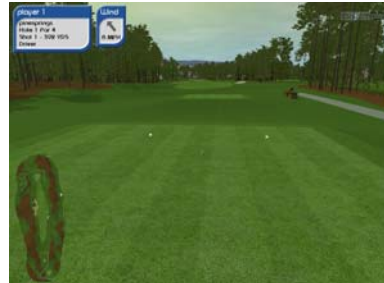

Hanauma Cliffs Country Club

Set in the beautiful state of Hawaii, in the US; Hanauma Cliffs is a volcanic golf course. There is in effect no rough on this course, off line and you are out of bounds on the volcanic rock, itself. The fairways and greens are in wonderful condition, with occasional palm trees and bunkers for company. This dramatic Par 72, 7169 yard course, has high mountains as a backdrop.

Heretic Golf Club

This course is set high in Idaho, US; it has pine trees and granite rocks, lining the curving fairways. Being a mountain course, there is often breezy wind conditions, to contend with. This Par 70, is 7087 yards in length and has dense pine forests for company, with long rough surrounding the fairways, not for beginners.

Klawhammer Crag Resort

Situated by the Mountainous Norwegian Fjords this is an exhilarating test to miss the fiords and actually hit the fairways. The fairways are lined by a mixture of tree, alpine fauna, bunker and the ever imposing fiords. To score well here is down to patience and percentage play.

Pine Springs Golf Club

A traditional parkland golf course, set in the lowlands of South Dakota, US; this is a very beautiful and well manicured golf course. It is a Par 72 and is 7006 yards in length, there are several thousand pine trees, situated on the course. The Pine needles are Bunkers are the hazards, here.